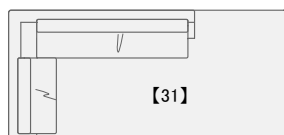

Fabric rank 1 ¥199,500
Fabric rank 2 ¥211,500
Fabric rank 3 ¥222,000
Fabric rank 4 ¥248,000

couch[LorR] MSF-CH-30or31

W1850.D866.H770.SH420