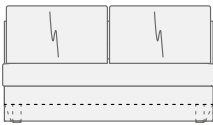

Fabric rank 1 ¥161,000
Fabric rank 2 ¥171,000
Fabric rank 3 ¥174,500
Fabric rank 4 ¥193,000

armless MSF-AL
W1400.D866.H770.SH420

Fabric rank 1 ¥140,000
Fabric rank 2 ¥149,000
Fabric rank 3 ¥151,500
Fabric rank 4 ¥162,500

stool MOT-01
W610.D866.H420