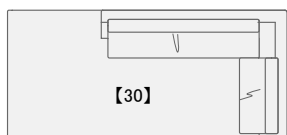

Fabric rank 1 ¥199,500
Fabric rank 2 ¥211,500
Fabric rank 3 ¥222,000
Fabric rank 4 ¥248,000

couch[LorR] MSF-CH-30or31

W1850.D866.H770.SH420