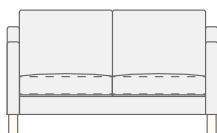

base3P+stool

W2008.D820.L1430.H820.SH400

base3P+stool

Fabric rank 1	¥220,000
Fabric rank 2	¥235,000
Fabric rank 3	¥246,000
Fabric rank 4	¥278,000
Fabric rank 4.5	¥293,400
Leather rank 2	¥403,000

1P

W776.D820.H820.SH400

1P

Fabric rank 1	¥114,000
Fabric rank 2	¥122,000
Fabric rank 3	¥126,000
Fabric rank 4	¥142,500
Fabric rank 4.5	¥152,000
Leather rank 2	¥212,500

2P

W1392.D820.H820.SH400

2P

Fabric rank 1	¥155,000
Fabric rank 2	¥164,500
Fabric rank 3	¥171,000
Fabric rank 4	¥190,000
Fabric rank 4.5	¥195,200
Leather rank 2	¥292,500